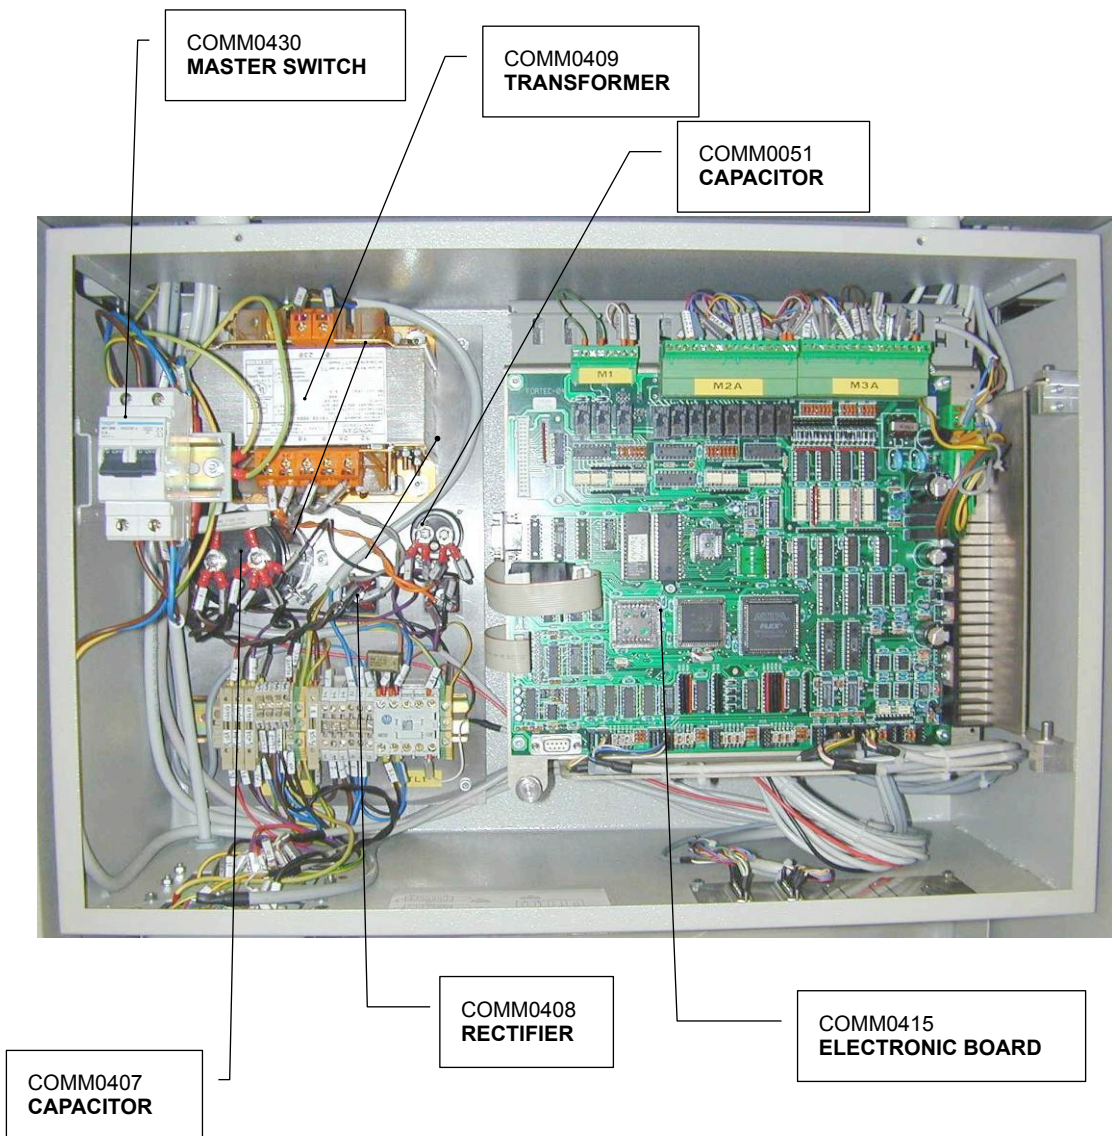

**COMM0286
BEARING**

**COMM0287
BEARING**

**R 0024
GEAR (z25) + SHAFT**

TC1000 SPARE PARTS

EJECTION GROUP

TC1000 SPARE PARTS

ELECTRONIC BOX

TC1000 SPARE PARTS

SPARE PARTS LIST

P/N	DESCRIPTION	TYPE
COMM0080	Tractor Right Hand	Serie 800
COMM0080/1	Tractor Left Hand	Serie 800
COMM0051	Capacitor	6800 microF 50Vdc
COMM0181	Belt	400 HTD 5M 15
COMM0182	Belt	150 XL 037
COMM0184	Belt	1000 MXL 050
COMM0286	Bearing	6000-2Z
COMM0287	Bearing	6001-2Z
COMM0354	Pin	D=3x25
COMM0357	Pin	Q3x22
COMM0366	Oring	3118
COMM0391	Knob	BT20p M5x10
COMM0394	Gas spring	192937
COMM0400	Brushless Motor	BRL75/1
COMM0401	Brushless Motor	BM 05/3 A069 AHS 006
COMM0402	AC Motor	N56 B4 B14
COMM0403	Amplifier	S5 5 E1 30
COMM0404	Optical Fibre	OF18
COMM0405	Fan	220V 120x120
COMM0406	Proximity (Cutter Group)	AB872C-D2NN8-E2
COMM0407	Capacitor	47KmicroF 63Vdc
COMM0408	Rectifier	400V 35A
COMM0409	Transformer	TMSP600/220-2VS
COMM0410	Keyboard & Display	Tecnu
COMM0411	Motor Driver	BE 25 A 20
COMM0412	Motor Driver	BE 15 A 8
COMM0415	Electronic Board	Fortec-03
COMM0430	Master Switch	MY206-C6
COMM0491	Seeger	ZA3
COMM0495	Microswitch	SS-5GL2

TC1000 SPARE PARTS

P/N	DESCRIPTION
CT12-01 A07	PULLEY TRACTOR
CT18-01 C27/1	SPRING
CT18-01 C34	HANGER
CT18-01 C36	PULLEY TRIMMER
CT18-01 C37	FORK
CT18-01 C38	ROLLER
CT18-01 C40	FLANGE
PD-01 17	ROLLER
T200HP A11	GEAR
T200HP A16	PULLEY TRIMMER
T200HP A19	ROLLER
T200HP A28	UPPER PAPER GUIDE
T200HP A29	LOWER PAPER GUIDE
T200HP A36	PULLEY EJECTION
T200HP A46	PULLEY EJECTION
T200HP A47	FLANGE
T200HP A52	PULLEY BLADE
T200HP A58	PULLEY BLADE
T200HP A62	PULLEY TRACTOR
T200HP A77	BRUSH
T200HP A78	LOWER CENTRAL PAPER GUIDE
R/T200 HP A43	PLASTIC COVER
R 0024	BLADE DRIVE GEAR
R 0028	EJECTOR ROLLER