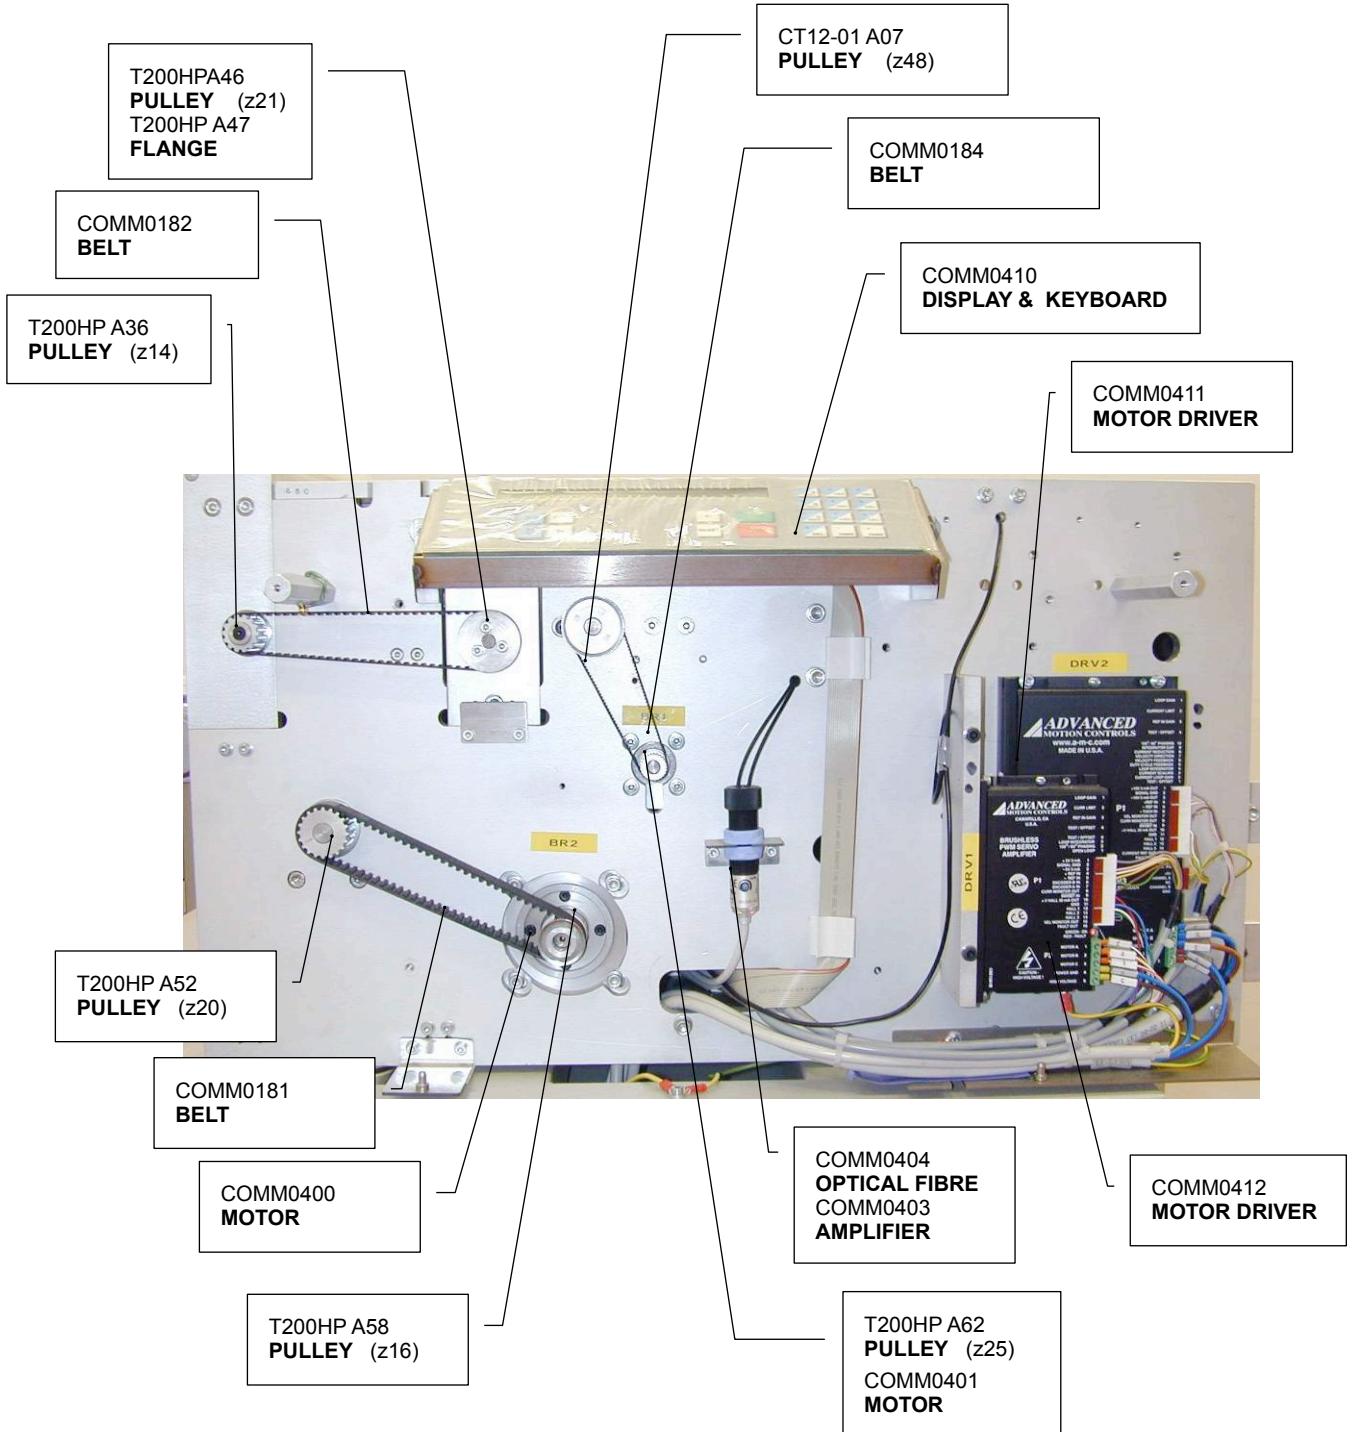

TC1000 SPARE PARTS

TC1000

SPARE PARTS LIST

TC1000 SPARE PARTS

LEFT SIDE

TC1000 SPARE PARTS

RIGHT SIDE

TC1000 SPARE PARTS

FRONT SIDE

TC1000 SPARE PARTS

UPPER VIEW

TC1000 SPARE PARTS

PAPER JAM SENSOR GROUP

TC1000 SPARE PARTS

BLADE DRIVE GEAR

**CT18-03 B10
GEAR (z20)**

SPARE PARTS LIST

P/N	DESCRIPTION	TYPE
COMM0080	Tractor Right Hand	Serie 800
COMM0080/1	Tractor Left Hand	Serie 800
COMM0051	Capacitor	6800 microF 50Vdc
COMM0181	Belt	400 HTD 5M 15
COMM0182	Belt	150 XL 037
COMM0184	Belt	1000 MXL 050
COMM0286	Bearing	6000-2Z
COMM0287	Bearing	6001-2Z
COMM0354	Pin	D=3x25
COMM0357	Pin	Q3x22
COMM0366	Oring	3118
COMM0391	Knob	BT20p M5x10
COMM0394	Gas spring	192937
COMM0400	Brushless Motor	BRL75/1
COMM0401	Brushless Motor	BM 05/3 A069 AHS 006
COMM0402	AC Motor	N56 B4 B14
COMM0403	Amplifier	S5 5 E1 30
COMM0404	Optical Fibre	OF18
COMM0405	Fan	220V 120x120
COMM0406	Proximity (Cutter Group)	AB872C-D2NN8-E2
COMM0407	Capacitor	47KmicroF 63Vdc
COMM0408	Rectifier	400V 35A
COMM0409	Transformer	TMSP600/220-2VS
COMM0410	Keyboard & Display	Tecnu
COMM0411	Motor Driver	BE 25 A 20
COMM0412	Motor Driver	BE 15 A 8
COMM0415	Electronic Board	Fortec-03
COMM0430	Master Switch	MY206-C6
COMM0491	Seeger	ZA3
COMM0495	Microswitch	SS-5GL2

TC1000 SPARE PARTS

P/N	DESCRIPTION
CT12-01 A07	PULLEY TRACTOR
CT18-01 C27/1	SPRING
CT18-01 C34	HANGER
CT18-01 C36	PULLEY TRIMMER
CT18-01 C37	FORK
CT18-01 C38	ROLLER
CT18-01 C40	FLANGE
PD-01 17	ROLLER
T200HP A11	GEAR
T200HP A16	PULLEY TRIMMER
T200HP A19	ROLLER
T200HP A28	UPPER PAPER GUIDE
T200HP A29	LOWER PAPER GUIDE
T200HP A36	PULLEY EJECTION
T200HP A46	PULLEY EJECTION
T200HP A47	FLANGE
T200HP A52	PULLEY BLADE
T200HP A58	PULLEY BLADE
T200HP A62	PULLEY TRACTOR
T200HP A77	BRUSH
T200HP A78	LOWER CENTRAL PAPER GUIDE
R/T200 HP A43	PLASTIC COVER
R 0024	BLADE DRIVE GEAR
R 0028	EJECTOR ROLLER