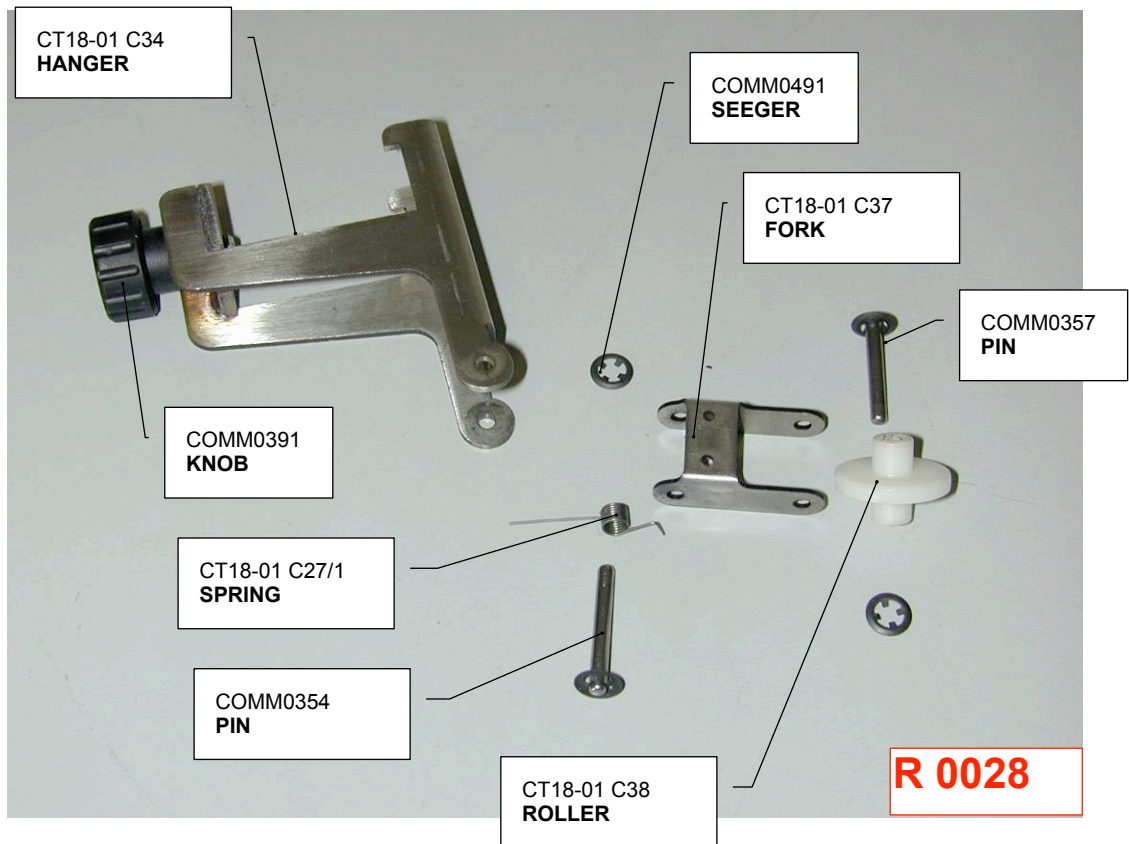

FRONT SIDE

TC1000 SPARE PARTS

UPPER VIEW

TC1000 SPARE PARTS

PAPER JAM SENSOR GROUP

TC1000 SPARE PARTS

BLADE DRIVE GEAR

**CT18-03 B10
GEAR (z20)**

**COMM0286
BEARING**

**COMM0287
BEARING**

**R 0024
GEAR (z25) + SHAFT**

TC1000 SPARE PARTS

EJECTION GROUP

TC1000 SPARE PARTS

ELECTRONIC BOX

TC1000 SPARE PARTS

SPARE PARTS LIST

P/N	DESCRIPTION	TYPE
COMM0080	Tractor Right Hand	Serie 800
COMM0080/1	Tractor Left Hand	Serie 800
COMM0051	Capacitor	6800 microF 50Vdc
COMM0181	Belt	400 HTD 5M 15
COMM0182	Belt	150 XL 037
COMM0184	Belt	1000 MXL 050
COMM0286	Bearing	6000-2Z
COMM0287	Bearing	6001-2Z
COMM0354	Pin	D=3x25
COMM0357	Pin	Q3x22
COMM0366	Oring	3118
COMM0391	Knob	BT20p M5x10
COMM0394	Gas spring	192937
COMM0400	Brushless Motor	BRL75/1
COMM0401	Brushless Motor	BM 05/3 A069 AHS 006
COMM0402	AC Motor	N56 B4 B14
COMM0403	Amplifier	S5 5 E1 30
COMM0404	Optical Fibre	OF18
COMM0405	Fan	220V 120x120
COMM0406	Proximity (Cutter Group)	AB872C-D2NN8-E2
COMM0407	Capacitor	47KmicroF 63Vdc
COMM0408	Rectifier	400V 35A
COMM0409	Transformer	TMSP600/220-2VS
COMM0410	Keyboard & Display	Tecnu
COMM0411	Motor Driver	BE 25 A 20
COMM0412	Motor Driver	BE 15 A 8
COMM0415	Electronic Board	Fortec-03
COMM0430	Master Switch	MY206-C6
COMM0491	Seeger	ZA3
COMM0495	Microswitch	SS-5GL2

TC1000 SPARE PARTS

P/N	DESCRIPTION
CT12-01 A07	PULLEY TRACTOR
CT18-01 C27/1	SPRING
CT18-01 C34	HANGER
CT18-01 C36	PULLEY TRIMMER
CT18-01 C37	FORK
CT18-01 C38	ROLLER
CT18-01 C40	FLANGE
PD-01 17	ROLLER
T200HP A11	GEAR
T200HP A16	PULLEY TRIMMER
T200HP A19	ROLLER
T200HP A28	UPPER PAPER GUIDE
T200HP A29	LOWER PAPER GUIDE
T200HP A36	PULLEY EJECTION
T200HP A46	PULLEY EJECTION
T200HP A47	FLANGE
T200HP A52	PULLEY BLADE
T200HP A58	PULLEY BLADE
T200HP A62	PULLEY TRACTOR
T200HP A77	BRUSH
T200HP A78	LOWER CENTRAL PAPER GUIDE
R/T200 HP A43	PLASTIC COVER
R 0024	BLADE DRIVE GEAR
R 0028	EJECTOR ROLLER