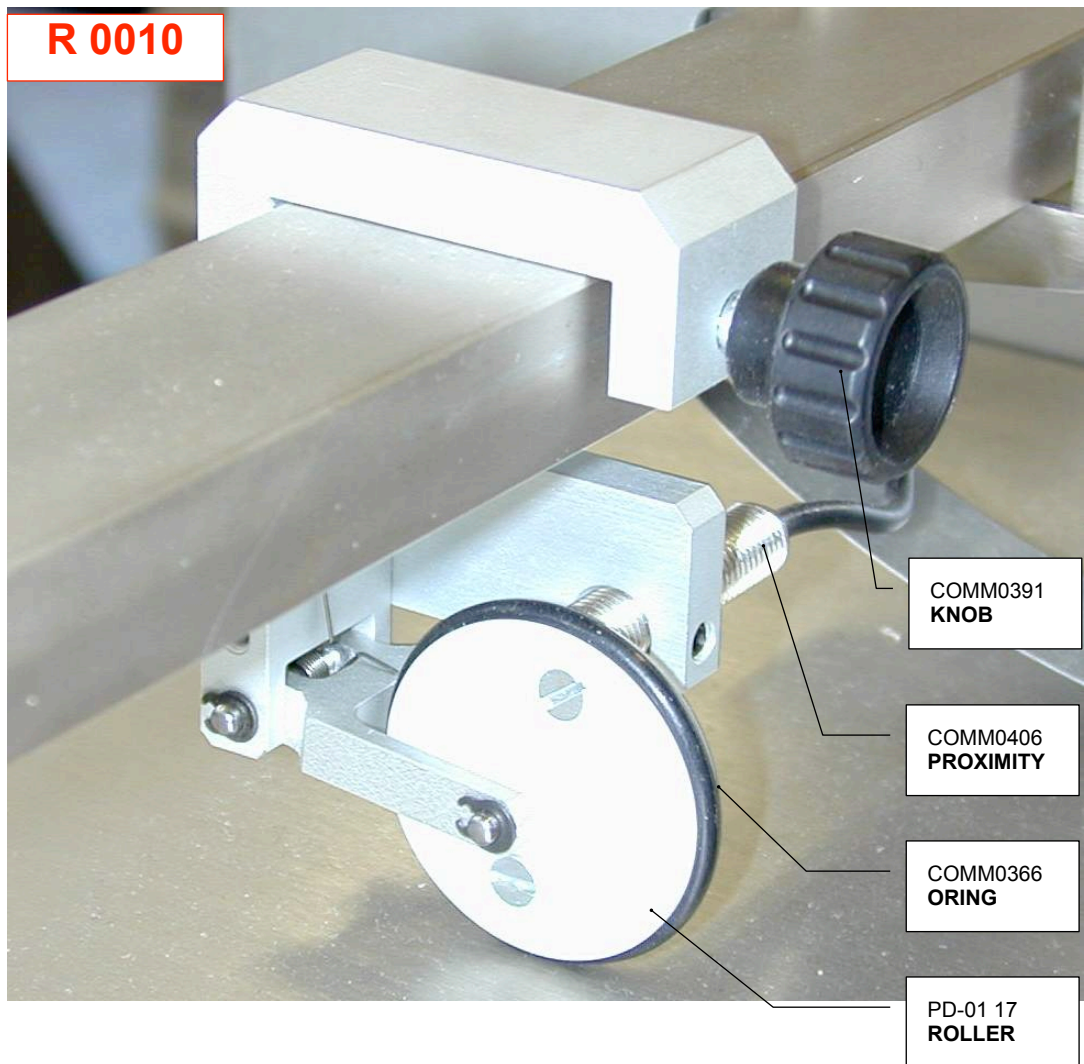

FRONT SIDE

TC1000 SPARE PARTS

UPPER VIEW

TC1000 SPARE PARTS

PAPER JAM SENSOR GROUP

TC1000 SPARE PARTS

BLADE DRIVE GEAR

**CT18-03 B10
GEAR (z20)**

**COMM0286
BEARING**

**COMM0287
BEARING**

**R 0024
GEAR (z25) + SHAFT**

TC1000 SPARE PARTS

EJECTION GROUP

TC1000 SPARE PARTS

ELECTRONIC BOX

TC1000 SPARE PARTS