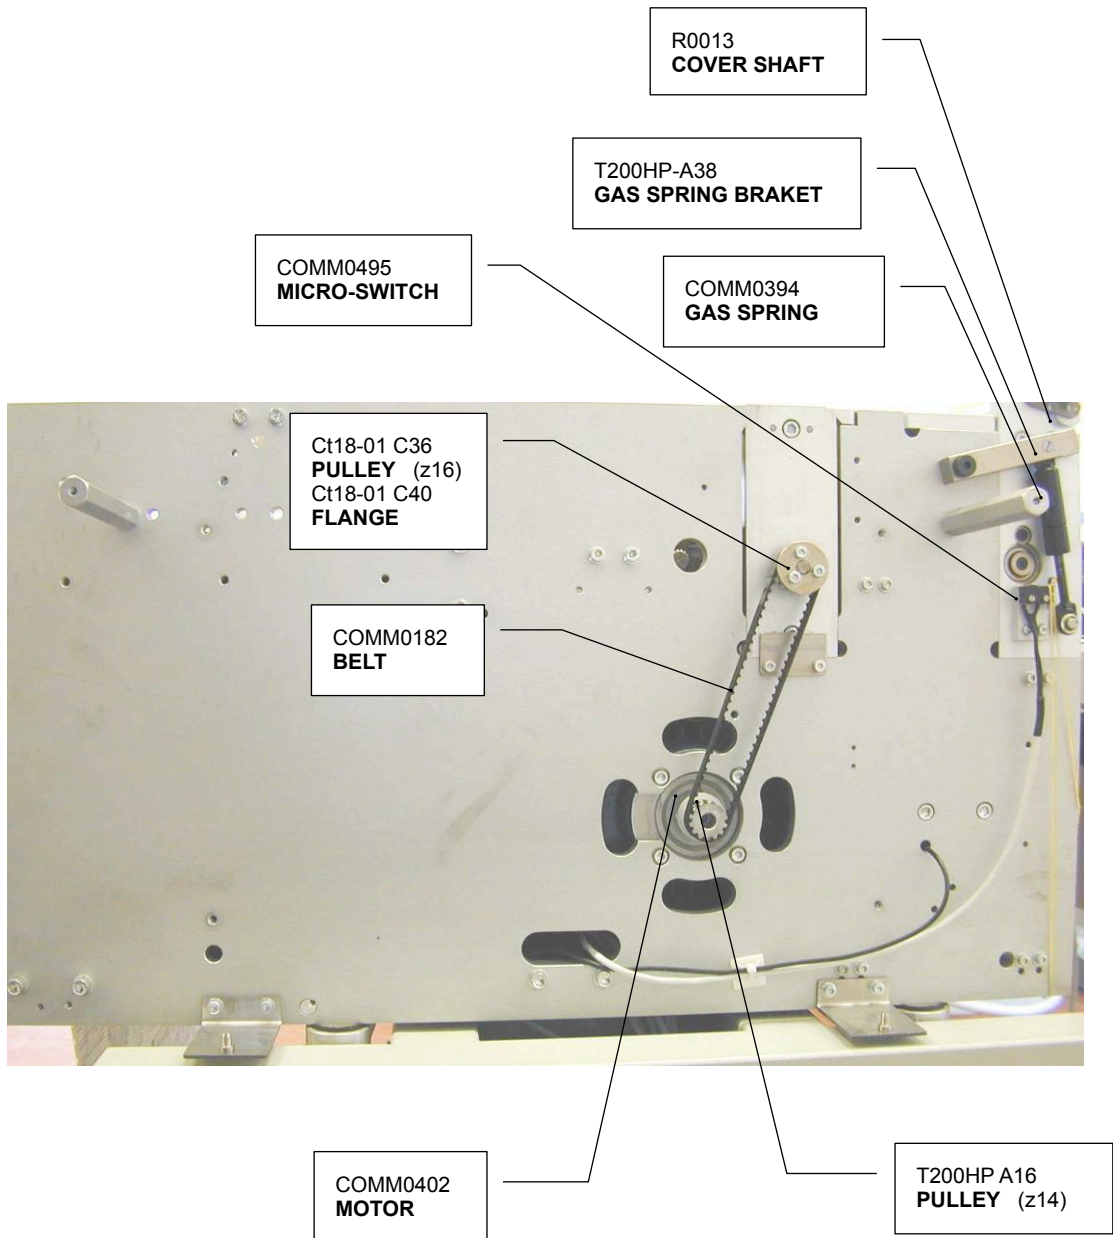

TC1000 SPARE PARTS

TC1000

SPARE PARTS LIST

TC1000 SPARE PARTS

LEFT SIDE

TC1000 SPARE PARTS

RIGHT SIDE

TC1000 SPARE PARTS

FRONT SIDE

TC1000 SPARE PARTS

UPPER VIEW

TC1000 SPARE PARTS

PAPER JAM SENSOR GROUP

TC1000 SPARE PARTS

BLADE DRIVE GEAR

**CT18-03 B10
GEAR (z20)**

SPARE PARTS LIST

P/N	DESCRIPTION	TYPE
COMM0080	Tractor Right Hand	Serie 800
COMM0080/1	Tractor Left Hand	Serie 800
COMM0051	Capacitor	6800 microF 50Vdc
COMM0181	Belt	400 HTD 5M 15
COMM0182	Belt	150 XL 037
COMM0184	Belt	1000 MXL 050
COMM0286	Bearing	6000-2Z
COMM0287	Bearing	6001-2Z
COMM0354	Pin	D=3x25
COMM0357	Pin	Q3x22
COMM0366	Oring	3118
COMM0391	Knob	BT20p M5x10
COMM0394	Gas spring	192937
COMM0400	Brushless Motor	BRL75/1
COMM0401	Brushless Motor	BM 05/3 A069 AHS 006
COMM0402	AC Motor	N56 B4 B14
COMM0403	Amplifier	S5 5 E1 30
COMM0404	Optical Fibre	OF18
COMM0405	Fan	220V 120x120
COMM0406	Proximity (Cutter Group)	AB872C-D2NN8-E2
COMM0407	Capacitor	47KmicroF 63Vdc
COMM0408	Rectifier	400V 35A
COMM0409	Transformer	TMSP600/220-2VS
COMM0410	Keyboard & Display	Tecnu
COMM0411	Motor Driver	BE 25 A 20
COMM0412	Motor Driver	BE 15 A 8
COMM0415	Electronic Board	Fortec-03
COMM0430	Master Switch	MY206-C6
COMM0491	Seeger	ZA3
COMM0495	Microswitch	SS-5GL2

TC1000 SPARE PARTS

P/N	DESCRIPTION
CT12-01 A07	PULLEY TRACTOR
CT18-01 C27/1	SPRING
CT18-01 C34	HANGER
CT18-01 C36	PULLEY TRIMMER
CT18-01 C37	FORK
CT18-01 C38	ROLLER
CT18-01 C40	FLANGE
PD-01 17	ROLLER
T200HP A11	GEAR
T200HP A16	PULLEY TRIMMER
T200HP A19	ROLLER
T200HP A28	UPPER PAPER GUIDE
T200HP A29	LOWER PAPER GUIDE
T200HP A36	PULLEY EJECTION
T200HP A46	PULLEY EJECTION
T200HP A47	FLANGE
T200HP A52	PULLEY BLADE
T200HP A58	PULLEY BLADE
T200HP A62	PULLEY TRACTOR
T200HP A77	BRUSH
T200HP A78	LOWER CENTRAL PAPER GUIDE
R/T200 HP A43	PLASTIC COVER
R 0024	BLADE DRIVE GEAR
R 0028	EJECTOR ROLLER