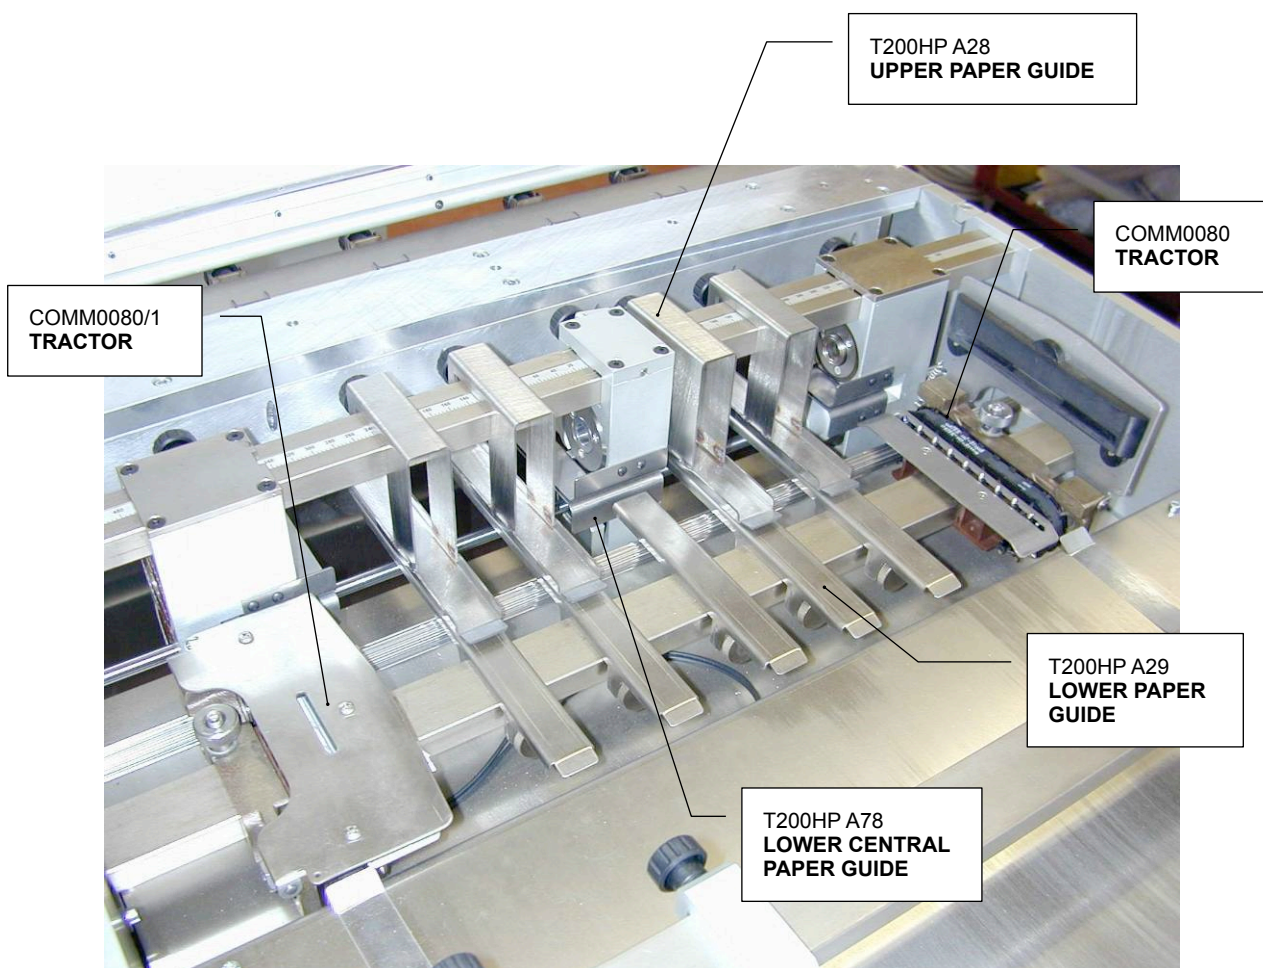

TC1000 SPARE PARTS

TC1000

SPARE PARTS LIST

TC1000 SPARE PARTS

LEFT SIDE

TC1000 SPARE PARTS

RIGHT SIDE

TC1000 SPARE PARTS

FRONT SIDE

TC1000 SPARE PARTS

UPPER VIEW

TC1000 SPARE PARTS

PAPER JAM SENSOR GROUP

TC1000 SPARE PARTS

BLADE DRIVE GEAR

**CT18-03 B10
GEAR (z20)**

SPARE PARTS LIST

P/N	DESCRIPTION	TYPE
COMM0080	Tractor Right Hand	Serie 800
COMM0080/1	Tractor Left Hand	Serie 800
COMM0051	Capacitor	6800 microF 50Vdc
COMM0181	Belt	400 HTD 5M 15
COMM0182	Belt	150 XL 037
COMM0184	Belt	1000 MXL 050
COMM0286	Bearing	6000-2Z
COMM0287	Bearing	6001-2Z
COMM0354	Pin	D=3x25
COMM0357	Pin	Q3x22
COMM0366	Oring	3118
COMM0391	Knob	BT20p M5x10
COMM0394	Gas spring	192937
COMM0400	Brushless Motor	BRL75/1
COMM0401	Brushless Motor	BM 05/3 A069 AHS 006
COMM0402	AC Motor	N56 B4 B14
COMM0403	Amplifier	S5 5 E1 30
COMM0404	Optical Fibre	OF18
COMM0405	Fan	220V 120x120
COMM0406	Proximity (Cutter Group)	AB872C-D2NN8-E2
COMM0407	Capacitor	47KmicroF 63Vdc
COMM0408	Rectifier	400V 35A
COMM0409	Transformer	TMSP600/220-2VS
COMM0410	Keyboard & Display	Tecnu
COMM0411	Motor Driver	BE 25 A 20
COMM0412	Motor Driver	BE 15 A 8
COMM0415	Electronic Board	Fortec-03
COMM0430	Master Switch	MY206-C6
COMM0491	Seeger	ZA3
COMM0495	Microswitch	SS-5GL2

TC1000 SPARE PARTS

P/N	DESCRIPTION
CT12-01 A07	PULLEY TRACTOR
CT18-01 C27/1	SPRING
CT18-01 C34	HANGER
CT18-01 C36	PULLEY TRIMMER
CT18-01 C37	FORK
CT18-01 C38	ROLLER
CT18-01 C40	FLANGE
PD-01 17	ROLLER
T200HP A11	GEAR
T200HP A16	PULLEY TRIMMER
T200HP A19	ROLLER
T200HP A28	UPPER PAPER GUIDE
T200HP A29	LOWER PAPER GUIDE
T200HP A36	PULLEY EJECTION
T200HP A46	PULLEY EJECTION
T200HP A47	FLANGE
T200HP A52	PULLEY BLADE
T200HP A58	PULLEY BLADE
T200HP A62	PULLEY TRACTOR
T200HP A77	BRUSH
T200HP A78	LOWER CENTRAL PAPER GUIDE
R/T200 HP A43	PLASTIC COVER
R 0024	BLADE DRIVE GEAR
R 0028	EJECTOR ROLLER