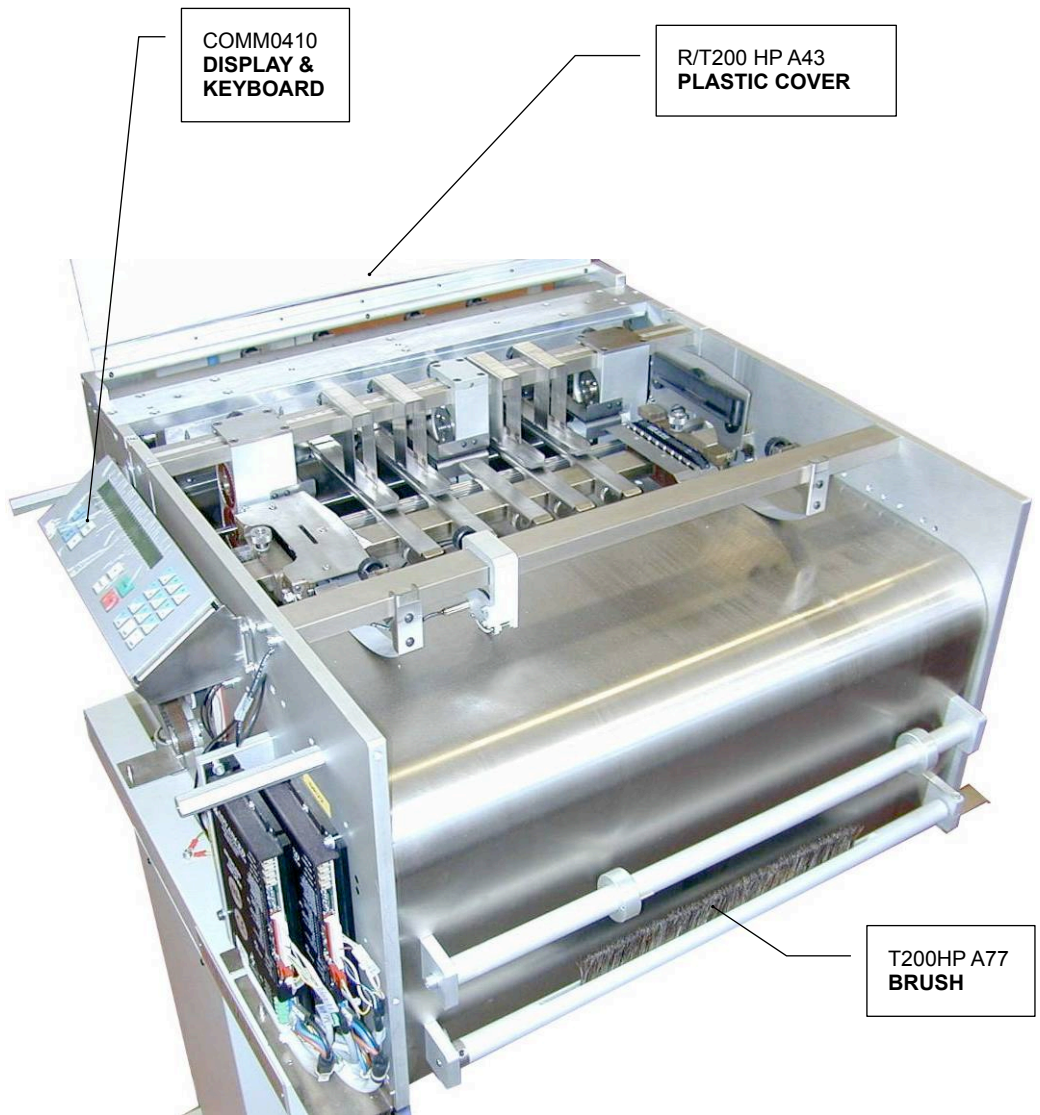

TC1000 SPARE PARTS

TC1000

SPARE PARTS LIST

TC1000 SPARE PARTS

LEFT SIDE

TC1000 SPARE PARTS

RIGHT SIDE

TC1000 SPARE PARTS

FRONT SIDE

TC1000 SPARE PARTS

UPPER VIEW

TC1000 SPARE PARTS

PAPER JAM SENSOR GROUP

TC1000 SPARE PARTS

BLADE DRIVE GEAR

**CT18-03 B10
GEAR (z20)**

SPARE PARTS LIST

P/N	DESCRIPTION	TYPE
COMM0080	Tractor Right Hand	Serie 800
COMM0080/1	Tractor Left Hand	Serie 800
COMM0051	Capacitor	6800 microF 50Vdc
COMM0181	Belt	400 HTD 5M 15
COMM0182	Belt	150 XL 037
COMM0184	Belt	1000 MXL 050
COMM0286	Bearing	6000-2Z
COMM0287	Bearing	6001-2Z
COMM0354	Pin	D=3x25
COMM0357	Pin	Q3x22
COMM0366	Oring	3118
COMM0391	Knob	BT20p M5x10
COMM0394	Gas spring	192937
COMM0400	Brushless Motor	BRL75/1
COMM0401	Brushless Motor	BM 05/3 A069 AHS 006
COMM0402	AC Motor	N56 B4 B14
COMM0403	Amplifier	S5 5 E1 30
COMM0404	Optical Fibre	OF18
COMM0405	Fan	220V 120x120
COMM0406	Proximity (Cutter Group)	AB872C-D2NN8-E2
COMM0407	Capacitor	47KmicroF 63Vdc
COMM0408	Rectifier	400V 35A
COMM0409	Transformer	TMSP600/220-2VS
COMM0410	Keyboard & Display	Tecnu
COMM0411	Motor Driver	BE 25 A 20
COMM0412	Motor Driver	BE 15 A 8
COMM0415	Electronic Board	Fortec-03
COMM0430	Master Switch	MY206-C6
COMM0491	Seeger	ZA3
COMM0495	Microswitch	SS-5GL2

TC1000 SPARE PARTS

P/N	DESCRIPTION
CT12-01 A07	PULLEY TRACTOR
CT18-01 C27/1	SPRING
CT18-01 C34	HANGER
CT18-01 C36	PULLEY TRIMMER
CT18-01 C37	FORK
CT18-01 C38	ROLLER
CT18-01 C40	FLANGE
PD-01 17	ROLLER
T200HP A11	GEAR
T200HP A16	PULLEY TRIMMER
T200HP A19	ROLLER
T200HP A28	UPPER PAPER GUIDE
T200HP A29	LOWER PAPER GUIDE
T200HP A36	PULLEY EJECTION
T200HP A46	PULLEY EJECTION
T200HP A47	FLANGE
T200HP A52	PULLEY BLADE
T200HP A58	PULLEY BLADE
T200HP A62	PULLEY TRACTOR
T200HP A77	BRUSH
T200HP A78	LOWER CENTRAL PAPER GUIDE
R/T200 HP A43	PLASTIC COVER
R 0024	BLADE DRIVE GEAR
R 0028	EJECTOR ROLLER