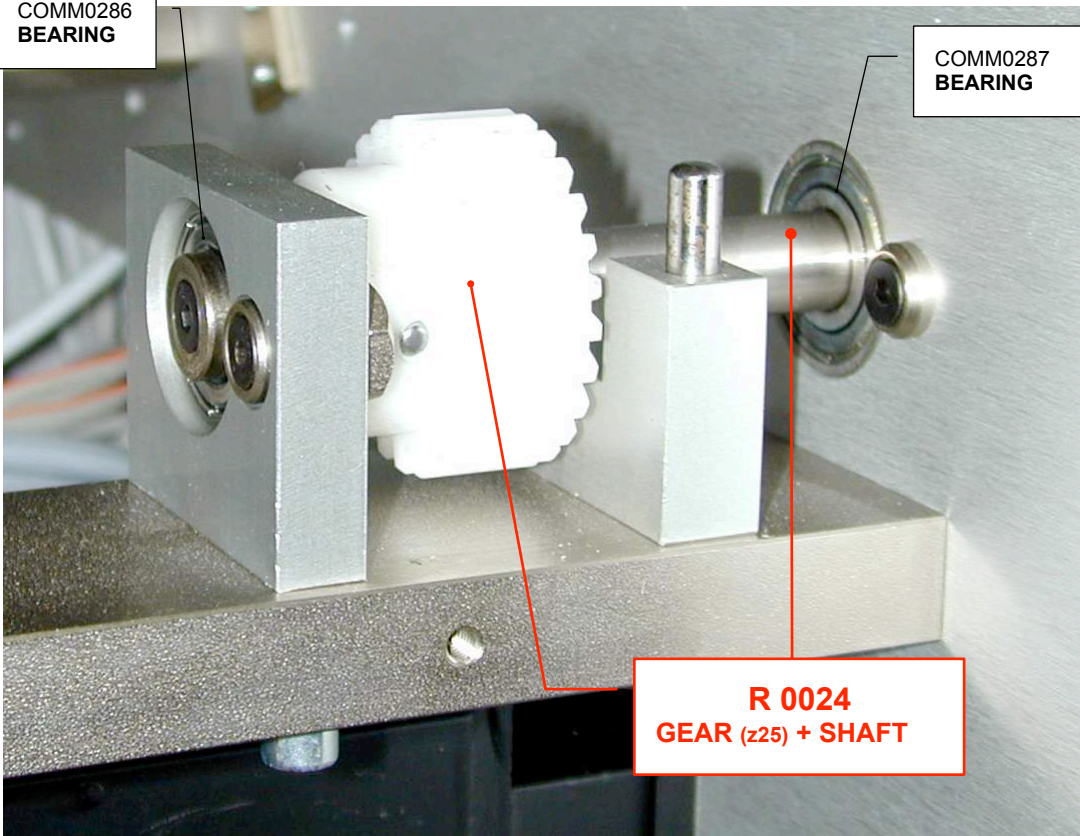

FRONT SIDE

TC1000 SPARE PARTS

UPPER VIEW

TC1000 SPARE PARTS

PAPER JAM SENSOR GROUP

TC1000 SPARE PARTS

BLADE DRIVE GEAR

**CT18-03 B10
GEAR (z20)**

**COMM0286
BEARING**

**COMM0287
BEARING**

**R 0024
GEAR (z25) + SHAFT**

TC1000 SPARE PARTS

EJECTION GROUP

TC1000 SPARE PARTS

ELECTRONIC BOX

TC1000 SPARE PARTS

TC1000 SPARE PARTS

P/N	DESCRIPTION
CT12-01 A07	PULLEY TRACTOR
CT18-01 C27/1	SPRING
CT18-01 C34	HANGER
CT18-01 C36	PULLEY TRIMMER
CT18-01 C37	FORK
CT18-01 C38	ROLLER
CT18-01 C40	FLANGE
PD-01 17	ROLLER
T200HP A11	GEAR
T200HP A16	PULLEY TRIMMER
T200HP A19	ROLLER
T200HP A28	UPPER PAPER GUIDE
T200HP A29	LOWER PAPER GUIDE
T200HP A36	PULLEY EJECTION
T200HP A46	PULLEY EJECTION
T200HP A47	FLANGE
T200HP A52	PULLEY BLADE
T200HP A58	PULLEY BLADE
T200HP A62	PULLEY TRACTOR
T200HP A77	BRUSH
T200HP A78	LOWER CENTRAL PAPER GUIDE
R/T200 HP A43	PLASTIC COVER
R 0024	BLADE DRIVE GEAR
R 0028	EJECTOR ROLLER